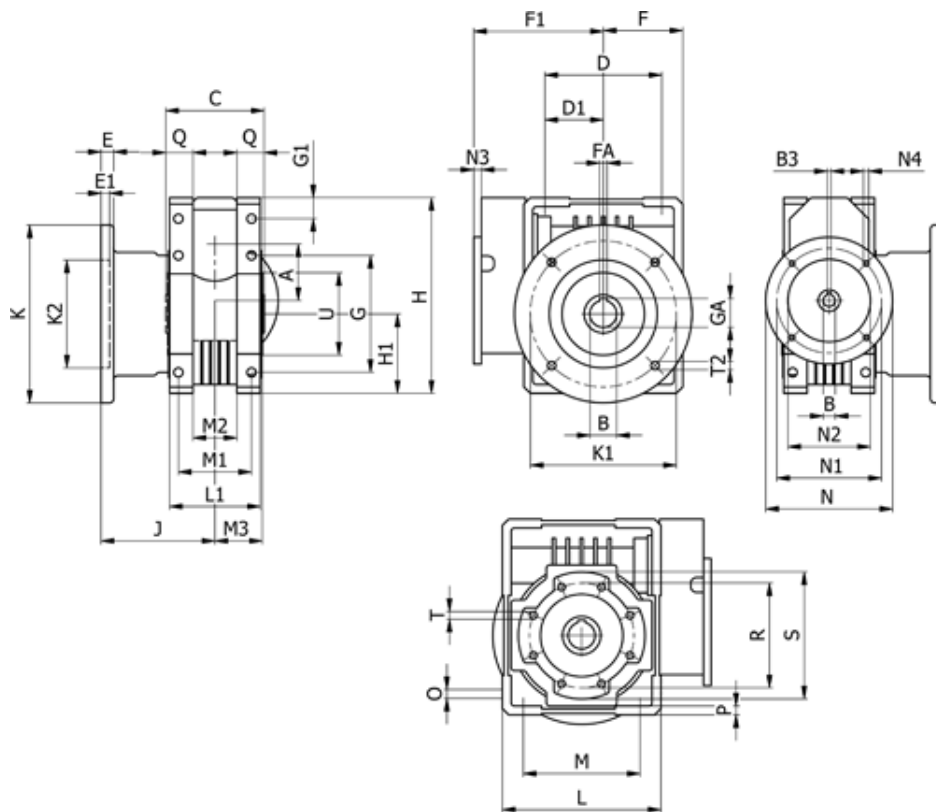

Data Sheet

Article number: 3921110069440

Description: Worm gear
WR 110-UF1-69-100B5, without lubrication

Measures

A = 110.10	E = 20	H = 308.0	M = 184	N4 = M12x13	U = 130
B = 42	E1 = 12	H1 = 125.0	M1 = 115	O = 14.0	
B1 E7 = 28	F = 125	J = 179.5	M2 = 69	P = 14	
B2 = 31.3	F1 = 213	K = 280	M3 = 73.0	Q = 45	
B3 H9 = 8	FA = 12	K1 = 230	N = 250	R = 165	
C = 155	G = 184	K2 = 170	N1 = 215	S = 200	
D = 174.0	G1 = 58.0	L = 250	N2 = 180	T = M12x19	
D1 = 82.0	GA = 45.3	L1 = 143	N3 = 13.0	T2 = 13.0	